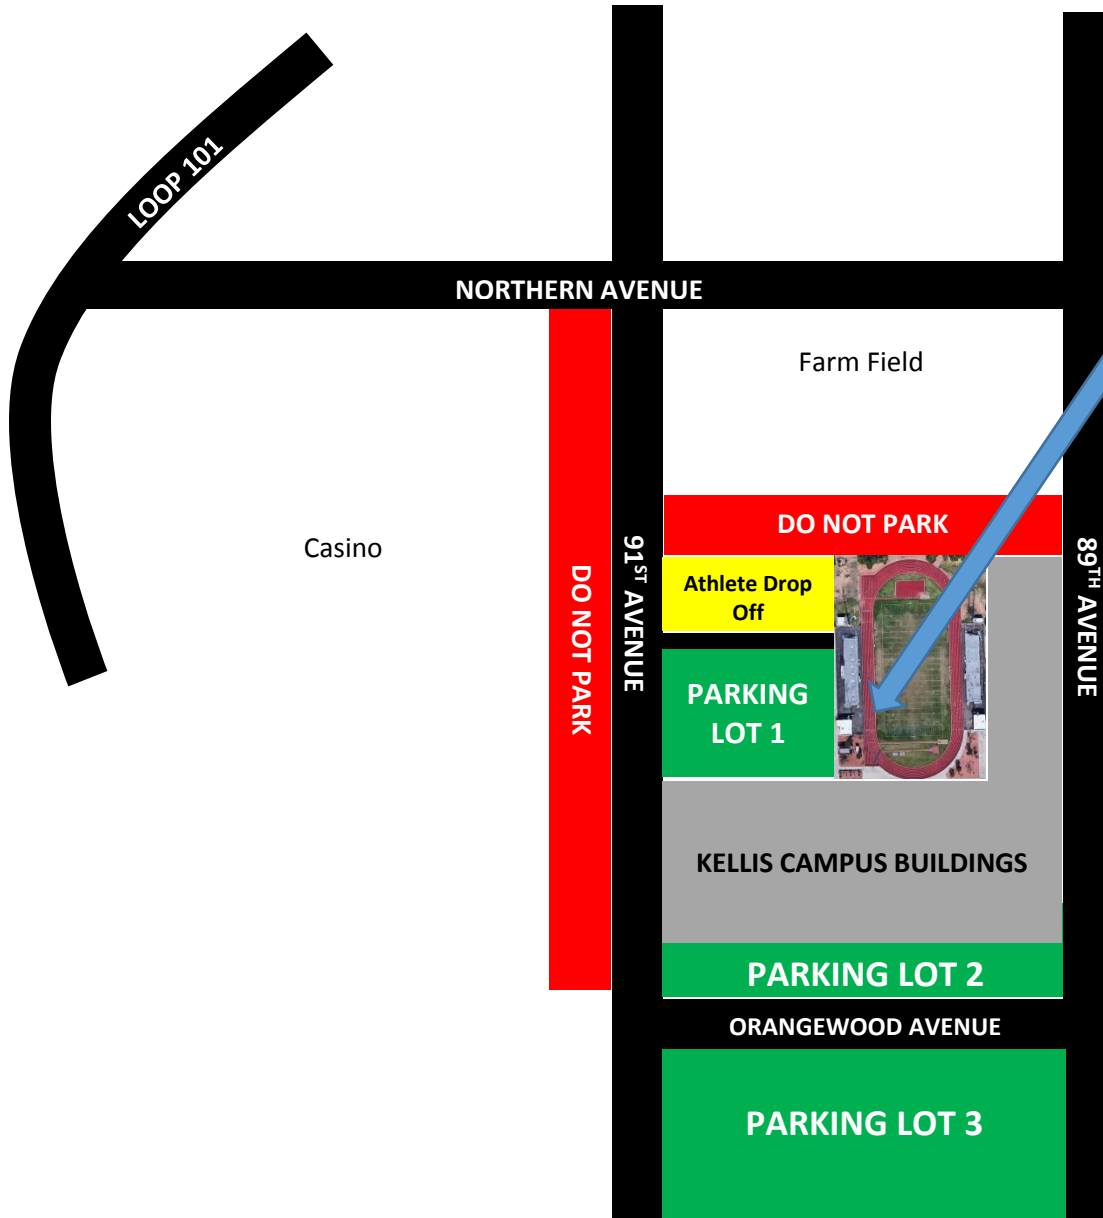

Parking Instructions

2017 PUSD Cross Country Championships

Raymond S. Kellis High School Stadium
Saturday, October 21
First Races Begin at 7:00

Admission \$2 for Adults
\$1 for Students and Seniors

IMPORTANT DIRECTIONS

1. Enter the stadium on foot via LOT 1, near the ticket booths that face 91st Avenue. Admission is \$2 for adults and \$1 for students, seniors, and guests presenting military ID.
2. Arrive early. Lot 1 will fill up quickly, and there is a short walk along 91st Avenue from Lot 2 and Lot 3 to the stadium entrance along 91st Avenue. Please do not cut through the Kellis campus.
3. Please park only in LOT 1, LOT 2, or LOT 3. Do not park in the Kellis bus bay. Do not park across 91st Avenue. Do not park along the farm field. Guests who ignore these warnings risk having their vehicles towed.
4. Note the athlete drop-off area north of LOT 1. This is where athletes should meet their coaches and prepare to enter the stadium for their races.
5. Only athletes and coaches are permitted on the field. Parents should please sit in the stands to support their athletes.